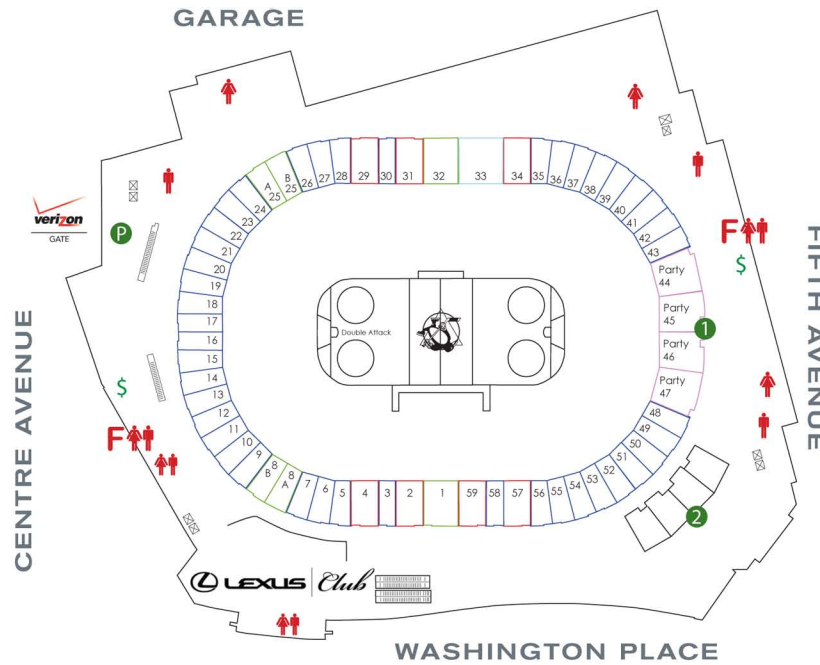

FEATURING

Chef's Carvery, PensGear Retail, Pizza Hut® WingStreet®, Primanti Bros., Dairy Queen and Stack

- LEGEND**
- ESCALATOR
 - PENSGEAR RETAIL
 - TRIB TOTAL MEDIA MEZZANINE**
 - 1** TRIB TOTAL MEDIA ALL-TIME TEAM ZONE AND INTERACTIVE STANLEY CUP® DISPLAY
 - 2** DICK'S SPORTING GOODS BOX OFFICE AND WILL CALL
 - LOWER CONCOURSE**
 - 3** HIGHMARK KID'S ZONE
 - 4** HIGHMARK WALL OF CHAMPIONS
 - \$** FIRST NIAGARA ATM
 - RESTROOMS
 - FAMILY RESTROOMS
 - GS** GUEST SERVICES
 - +** FIRST AID

PNC LEGENDS LEVEL

FEATURING

PNC Legends Level and Party Suites, Lexus Club, and PensGear Retail

- LEGEND**
- ESCALATOR
 - PENSGEAR RETAIL
 - PNC LEGENDS LEVEL**
 - 1** PARTY SUITES
 - 2** CAL U CONFERENCE CENTER
 - \$** PNC ATM
 - RESTROOMS
 - FAMILY RESTROOMS
 - GS** GUEST SERVICES