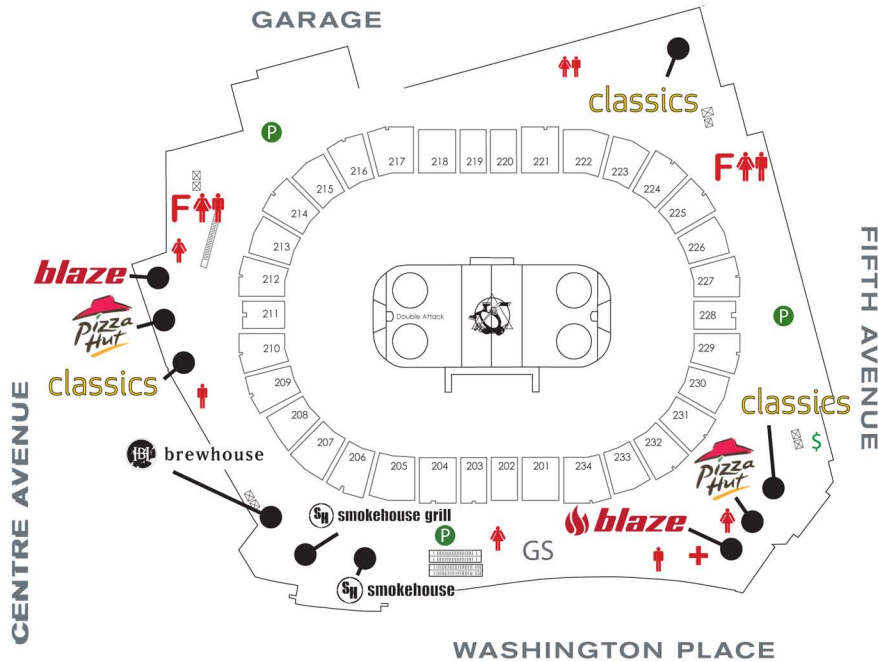

brewhouse

Section 206—Overlooks Pittsburgh's fabulous skyline. Cocktails and large selection of cold beers.

smokehouse

Section 206—Authentic BBQ—all meats smoked in-house. Choose from BBQ Pulled Pork, Chicken or Beef Brisket sandwiches and platters. Try the soon-to-be famous Smoked Chicken or Pork Nachos.

FEATURING

Chef's Carvery, PensGear Retail, Pizza Hut® WingStreet®, Primanti Bros., Dairy Queen and Stack

- LEGEND**
- ESCALATOR
 - PENSGEAR RETAIL
 - TRIB TOTAL MEDIA MEZZANINE**
 - 1** TRIB TOTAL MEDIA ALL-TIME TEAM ZONE AND INTERACTIVE STANLEY CUP® DISPLAY
 - 2** DICK'S SPORTING GOODS BOX OFFICE AND WILL CALL
 - LOWER CONCOURSE**
 - 3** HIGHMARK KID'S ZONE
 - 4** HIGHMARK WALL OF CHAMPIONS
 - \$** FIRST NIAGARA ATM
 - RESTROOMS
 - FAMILY RESTROOMS
 - GS** GUEST SERVICES
 - +** FIRST AID

PNC LEGENDS LEVEL

FEATURING

PNC Legends Level and Party Suites, Lexus Club, and PensGear Retail

- LEGEND**
- ESCALATOR
 - PENSGEAR RETAIL
 - PNC LEGENDS LEVEL**
 - 1** PARTY SUITES
 - 2** CAL U CONFERENCE CENTER
 - \$** PNC ATM
 - RESTROOMS
 - FAMILY RESTROOMS
 - GS** GUEST SERVICES

UPPER CONCOURSE

FEATURING

Brewhouse, Smokehouse, PensGear Retail, and Pizza Hut® WingStreet®

- LEGEND**
- ESCALATOR
 - PENSGEAR
 - UPPER CONCOURSE**
 - \$** FIRST NIAGARA ATM
 - RESTROOMS
 - FAMILY RESTROOMS
 - GS** GUEST SERVICES
 - +** FIRST AID