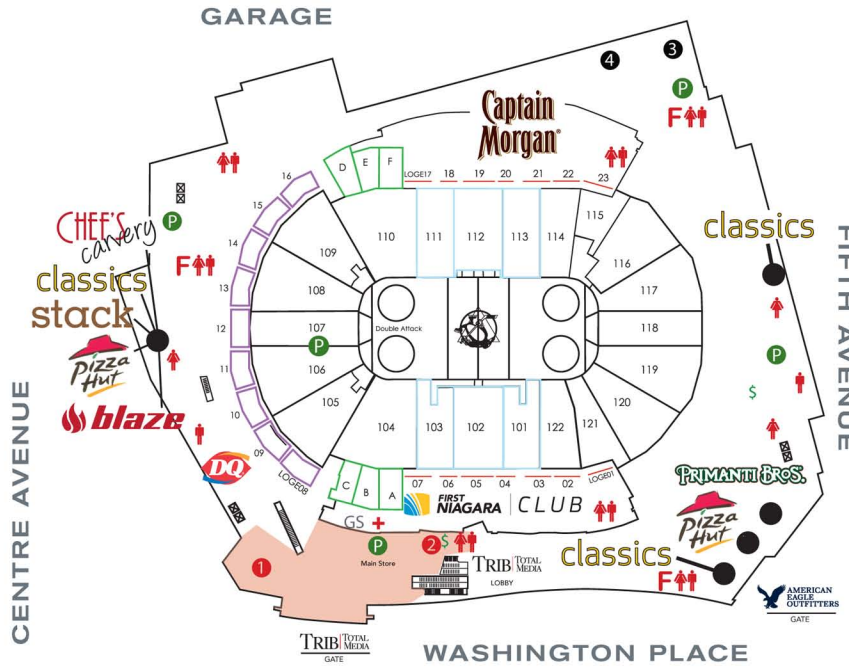

brewhouse

Section 206—Overlooks Pittsburgh's fabulous skyline. Cocktails and large selection of cold beers.

smokehouse

Section 206—Authentic BBQ—all meats smoked in-house. Choose from BBQ Pulled Pork, Chicken or Beef Brisket sandwiches and platters. Try the soon-to-be famous Smoked Chicken or Pork Nachos.

109, 116, 223

Kielbasa Grinder

101, 107, 111, 206

Primanti Bros. Sandwiches

109

**Topped French Fries or
Onion Rings**

107, 108, 206

LOWER CONCOURSE

FEATURING

Chef's Carvery, PensGear Retail, Pizza Hut® WingStreet®, Primanti Bros., Dairy Queen and Stack

- LEGEND**
- ESCALATOR
 - PENSGEAR RETAIL
 - TRIB TOTAL MEDIA MEZZANINE**
 - 1** TRIB TOTAL MEDIA ALL-TIME TEAM ZONE AND INTERACTIVE STANLEY CUP® DISPLAY
 - 2** DICK'S SPORTING GOODS BOX OFFICE AND WILL CALL
 - LOWER CONCOURSE**
 - 3** HIGHMARK KID'S ZONE
 - 4** HIGHMARK WALL OF CHAMPIONS
 - \$** FIRST NIAGARA ATM
 - RESTROOMS
 - FAMILY RESTROOMS
 - GS** GUEST SERVICES
 - +** FIRST AID

PNC LEGENDS LEVEL

FEATURING

PNC Legends Level and Party Suites, Lexus Club, and PensGear Retail

- LEGEND**
- ESCALATOR
 - PENSGEAR RETAIL
 - PNC LEGENDS LEVEL**
 - 1** PARTY SUITES
 - 2** CAL U CONFERENCE CENTER
 - \$** PNC ATM
 - RESTROOMS
 - FAMILY RESTROOMS
 - GS** GUEST SERVICES